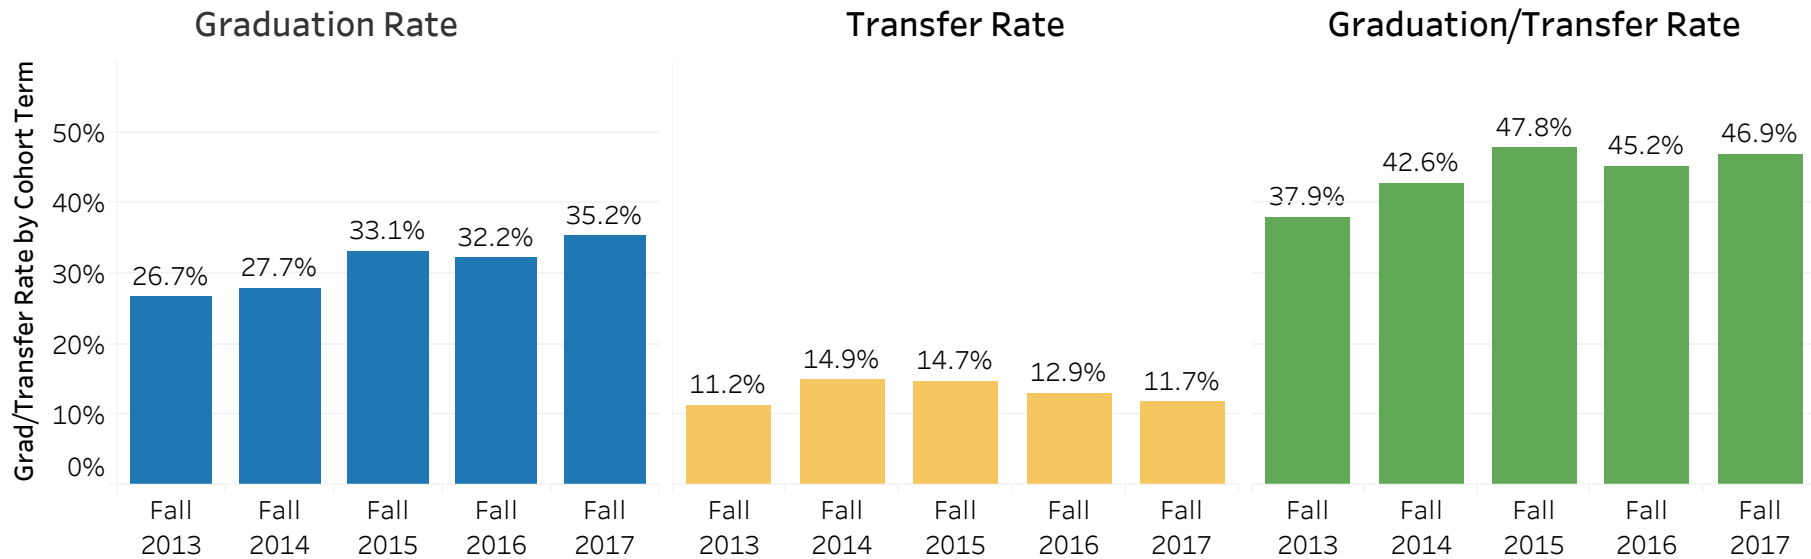

VIRGINIA WESTERN FACT BOOK

Cohort Graduation and Transfer Rates

Cohort Graduation and Transfer Rates after Three Years 150% of Posted Graduation Time

| Cohort Term - Outcome as of - | Fall 2012 2015 | Fall 2013 2016 | Fall 2014 2017 | Fall 2015 2018 | Fall 2016 2019 |
|----------------------------------|-------------------|-------------------|-------------------|-------------------|-------------------|
| # of Students in Cohort | 844 | 1,056 | 974 | 797 | 866 |
| # who Graduated in 3 years | 183 | 282 | 270 | 264 | 279 |
| Graduation Rate | 21.7% | 26.7% | 27.7% | 33.1% | 32.2% |
| # who Transferred within 3 years | 118 | 118 | 145 | 117 | 112 |
| Transfer Rate | 14.0% | 11.2% | 14.9% | 14.7% | 12.9% |
| Combined Grad/Transfer Rate | 35.7% | 37.9% | 42.6% | 47.8% | 45.2% |

“Cohort” includes only first-time, full-time students entering during the fall term who are seeking an associate degree or a certificate of 12 months or longer. For community colleges, this federal cohort definition provides a LIMITED representation. The success of less than half of Virginia Western’s incoming students is shown in these figures.