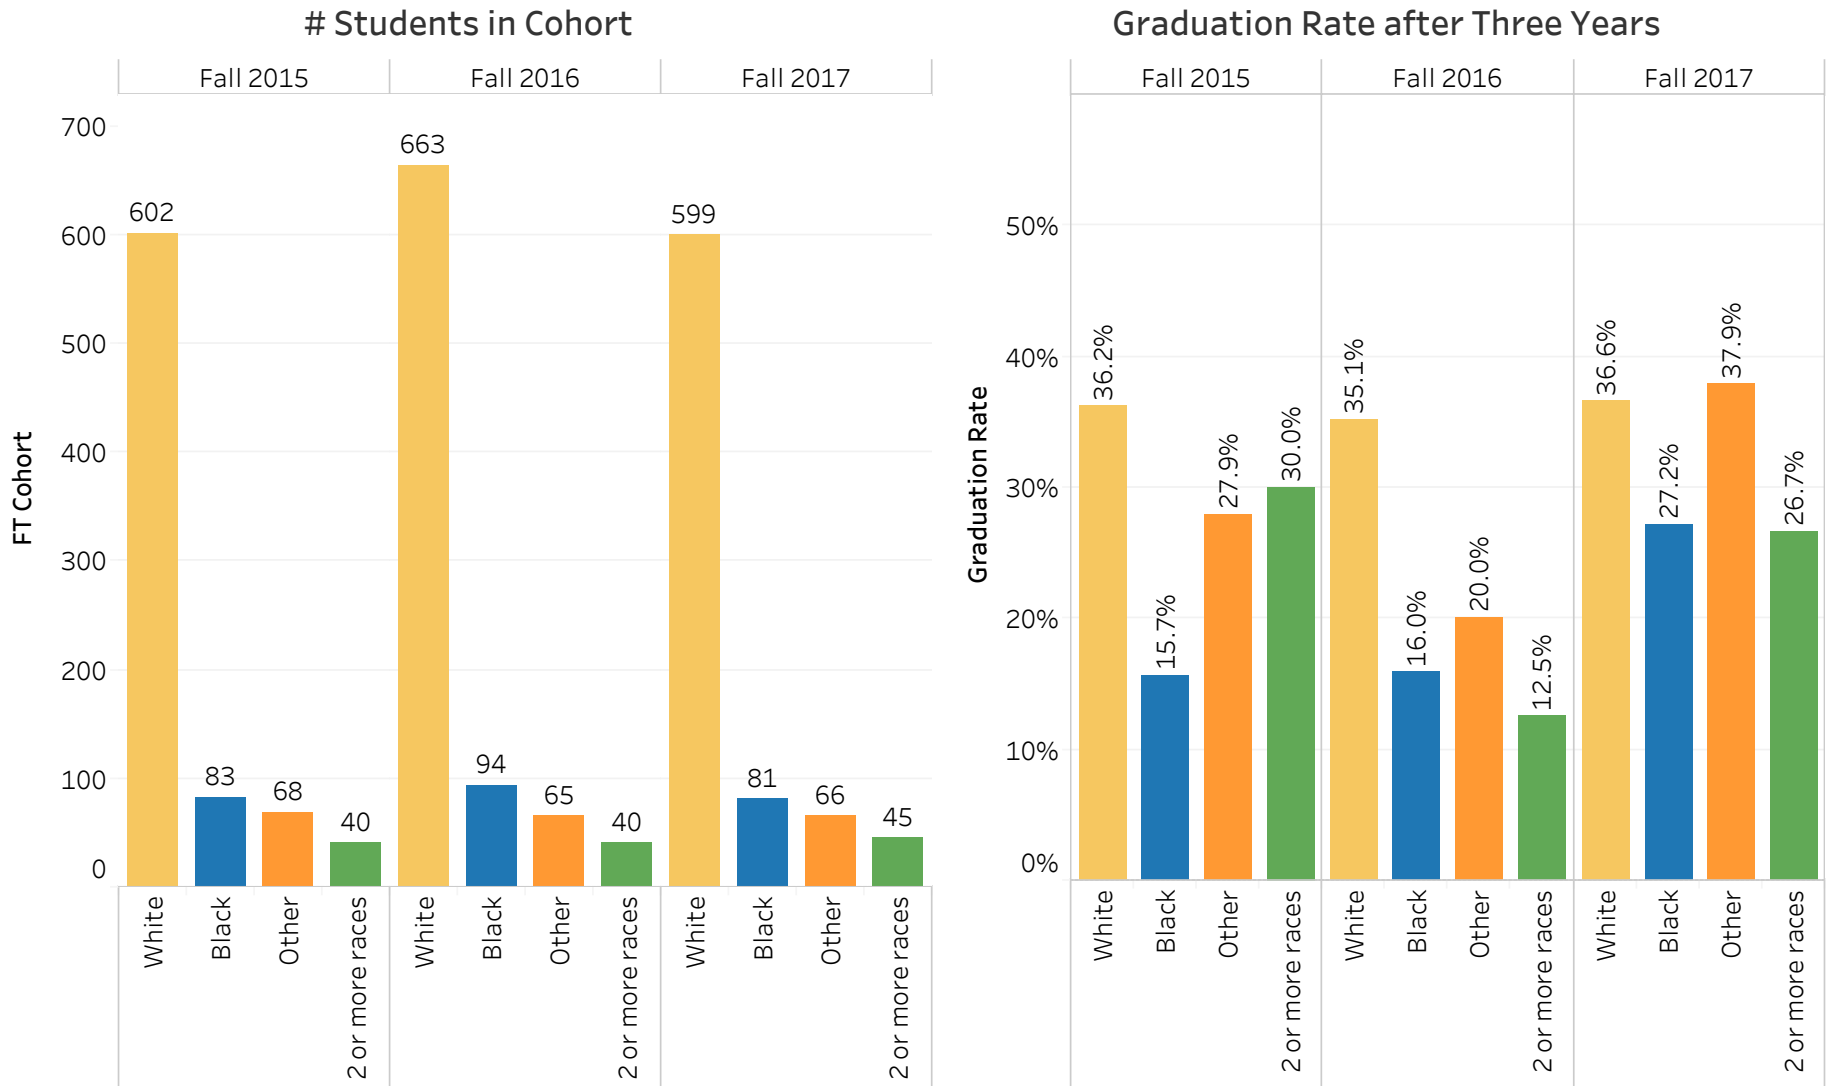

VIRGINIA WESTERN FACT BOOK

Cohort Graduation and Transfer Rates

Cohort Graduation and Transfer Rates after Three Years 150% of Posted Graduation Time

| Cohort Term - Outcome as of - | Fall 2012 2015 | Fall 2013 2016 | Fall 2014 2017 | Fall 2015 2018 | Fall 2016 2019 |
|----------------------------------|-------------------|-------------------|-------------------|-------------------|-------------------|
| # of Students in Cohort | 844 | 1,056 | 974 | 797 | 866 |
| # who Graduated in 3 years | 183 | 282 | 270 | 264 | 279 |
| Graduation Rate | 21.7% | 26.7% | 27.7% | 33.1% | 32.2% |
| # who Transferred within 3 years | 118 | 118 | 145 | 117 | 112 |
| Transfer Rate | 14.0% | 11.2% | 14.9% | 14.7% | 12.9% |
| Combined Grad/Transfer Rate | 35.7% | 37.9% | 42.6% | 47.8% | 45.2% |

“Cohort” includes only first-time, full-time students entering during the fall term who are seeking an associate degree or a certificate of 12 months or longer. For community colleges, this federal cohort definition provides a LIMITED representation. The success of less than half of Virginia Western’s incoming students is shown in these figures.

Data Source: Integrated Postsecondary Education Data System (IPEDS)

VIRGINIA WESTERN

Cohort Graduation Rates after Three Years by Ethnicity

“Cohort” includes only first-time, full-time students entering during the fall term who are seeking an associate degree or a certificate of 12 months or longer.