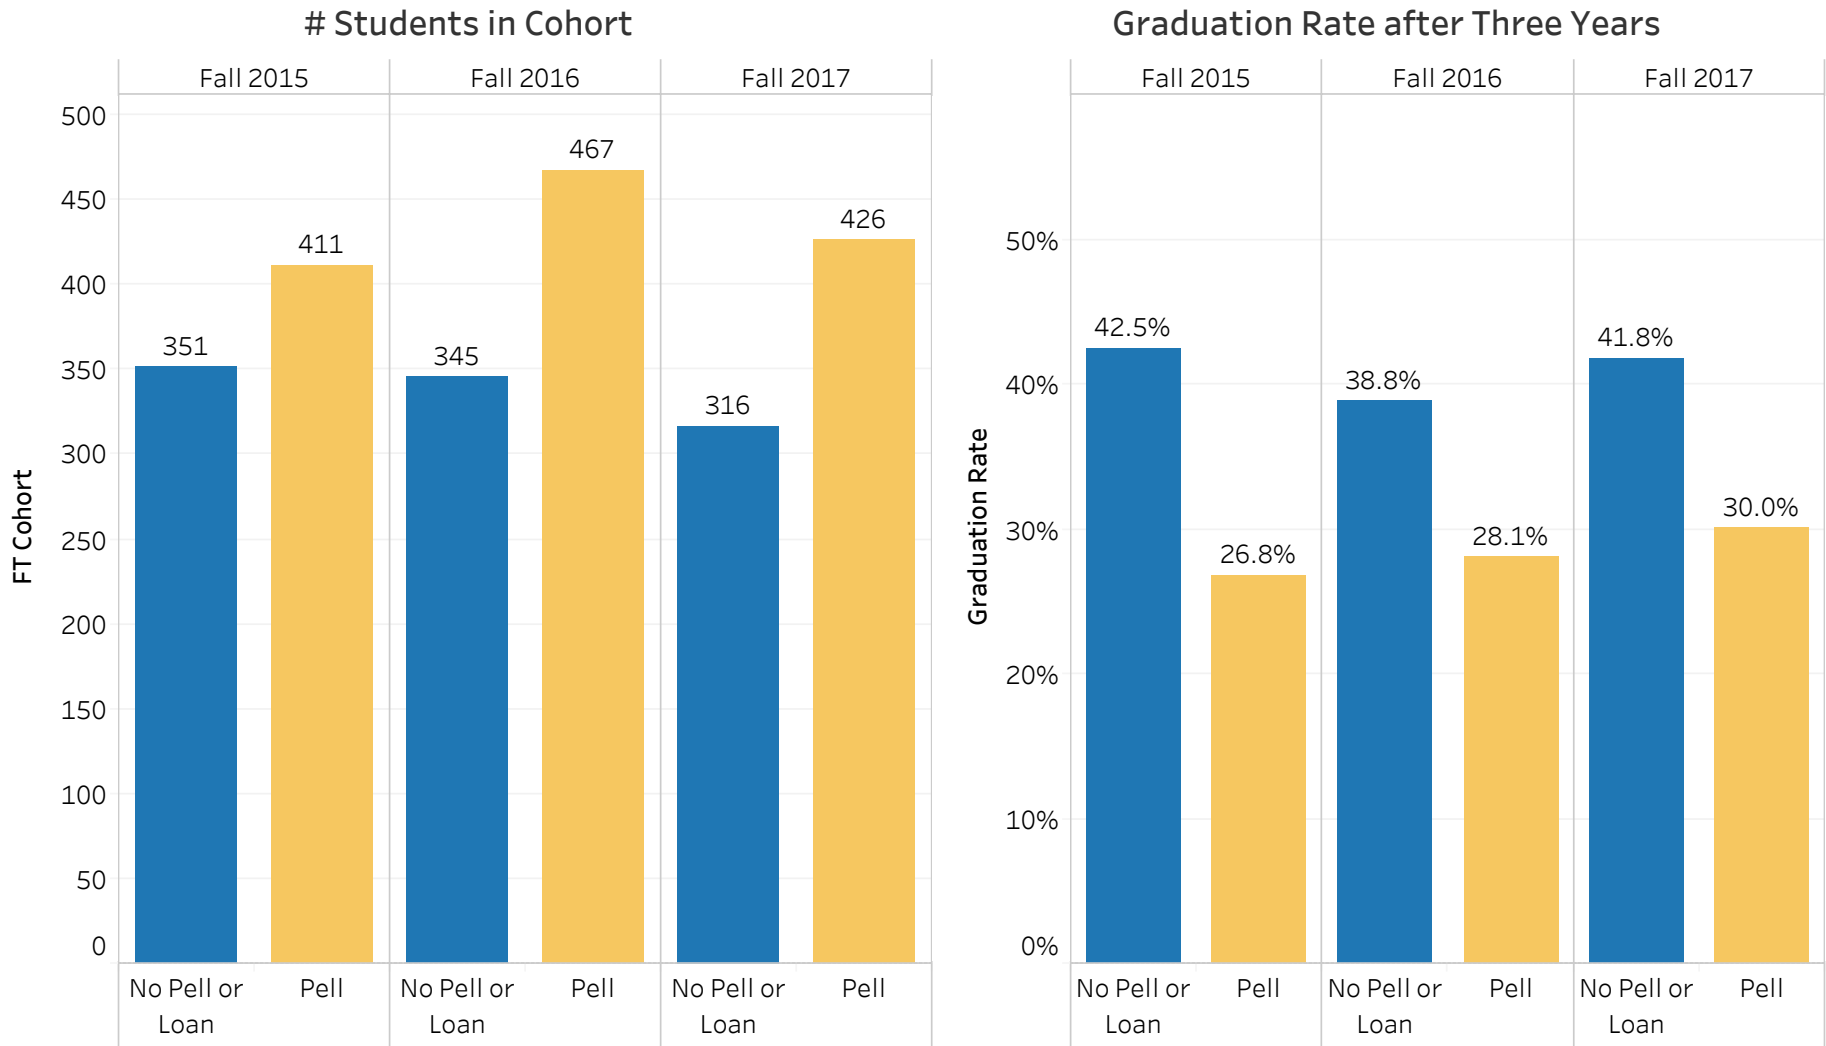

“Cohort” includes only first-time, full-time students entering during the fall term who are seeking an associate degree or a certificate of 12 months or longer. For community colleges, this federal cohort definition provides a LIMITED representation. The success of less than half of Virginia Western’s incoming students is shown in these figures.

Data Source: Integrated Postsecondary Education Data System (IPEDS)

VIRGINIA WESTERN

Cohort Graduation Rates after Three Years by Ethnicity

“Cohort” includes only first-time, full-time students entering during the fall term who are seeking an associate degree or a certificate of 12 months or longer.

VIRGINIA WESTERN

Cohort Graduation Rates after Three Years by Pell Status

"Cohort" includes only first-time, full-time students entering during the fall term who are seeking an associate degree or a certificate of 12 months or longer.