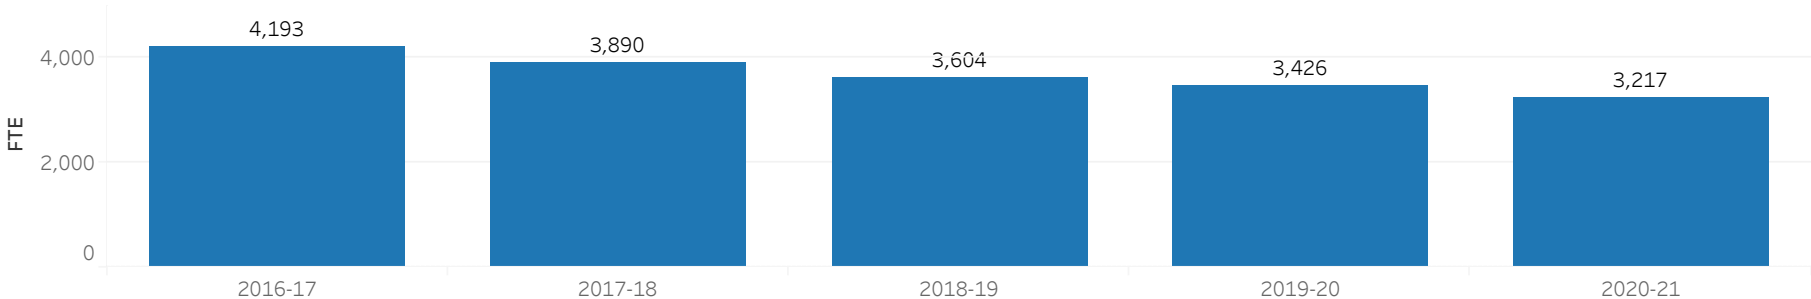

VIRGINIA WESTERN FACT BOOK

FTE Trends by Semester

Summer Enrollment Trends: FTE

Fall Enrollment Trends: FTE

Spring Enrollment Trends: FTE

Full Time Equivalents (FTEs) are based on 15 credit hours for the semester.
Data Source: VCCS SEB files.