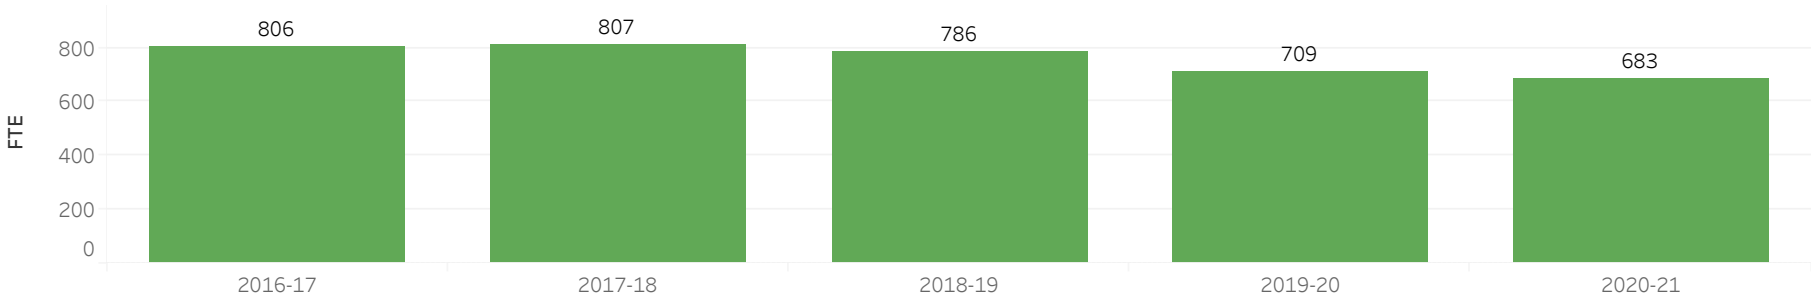

VIRGINIA WESTERN FACT BOOK

FTE Trends by Semester

Summer Enrollment Trends: FTE

Fall Enrollment Trends: FTE

Spring Enrollment Trends: FTE

Full Time Equivalents (FTEs) are based on 15 credit hours for the semester.
Data Source: VCCS SEB files.