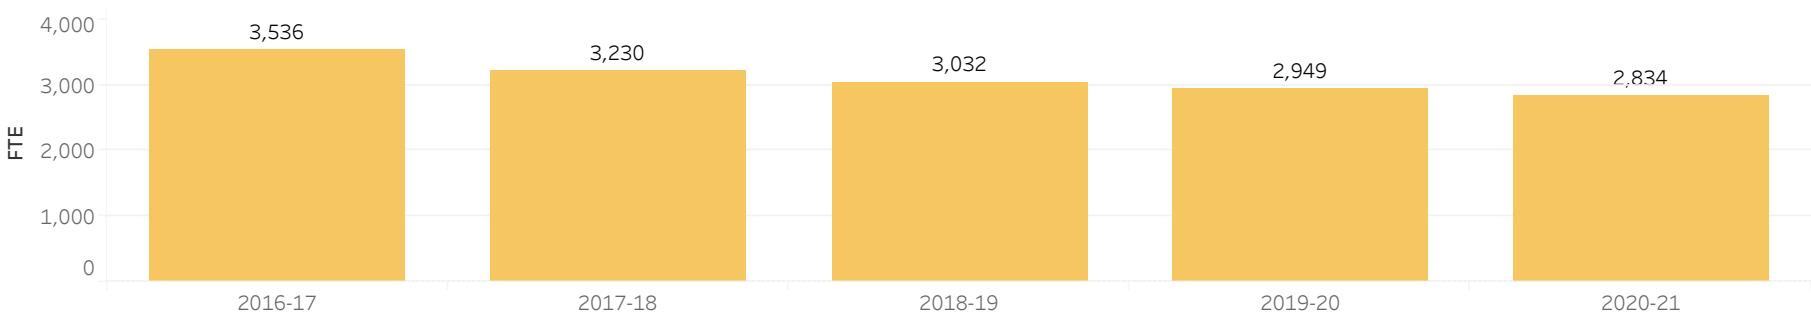

VIRGINIA WESTERN FACT BOOK

FTE Trends by Semester

Summer Enrollment Trends: FTE

Fall Enrollment Trends: FTE

Spring Enrollment Trends: FTE

Full Time Equivalents (FTEs) are based on 15 credit hours for the semester.
Data Source: VCCS SEB files.