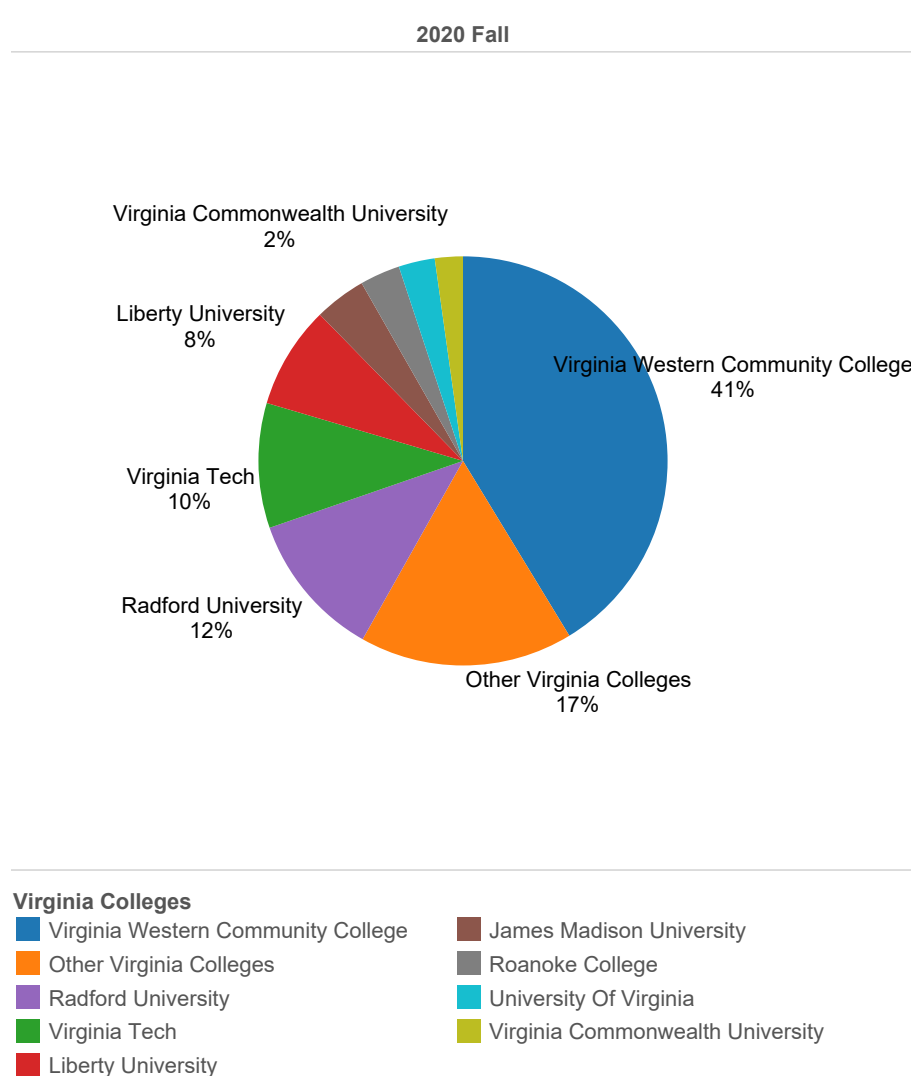

VIRGINIA WESTERN FACT BOOK

Service Area Enrollments at Virginia Colleges

Service Area Enrollments at Virginia Colleges

	2020 Fall
Virginia Western Community College	5,043
Other Virginia Colleges	2,058
Radford University	1,408
Virginia Tech	1,204
Liberty University	991
James Madison University	497
Roanoke College	389
University Of Virginia	348
Virginia Commonwealth University	269
Grand Total	12,207

Percent of Enrollments

	2020 Fall
Virginia Western Community College	41.3%
Other Virginia Colleges	16.9%
Radford University	11.5%
Virginia Tech	9.9%
Liberty University	8.1%
James Madison University	4.1%
Roanoke College	3.2%
University Of Virginia	2.9%
Virginia Commonwealth University	2.2%

Based on all students from Virginia Western's service area who were enrolled at a college or university in Virginia in the fall semester. Students are included regardless of age or transfer status. The Virginia Western service area includes Botetourt County, Craig County, Franklin County, Roanoke City, Roanoke County, and Salem City.