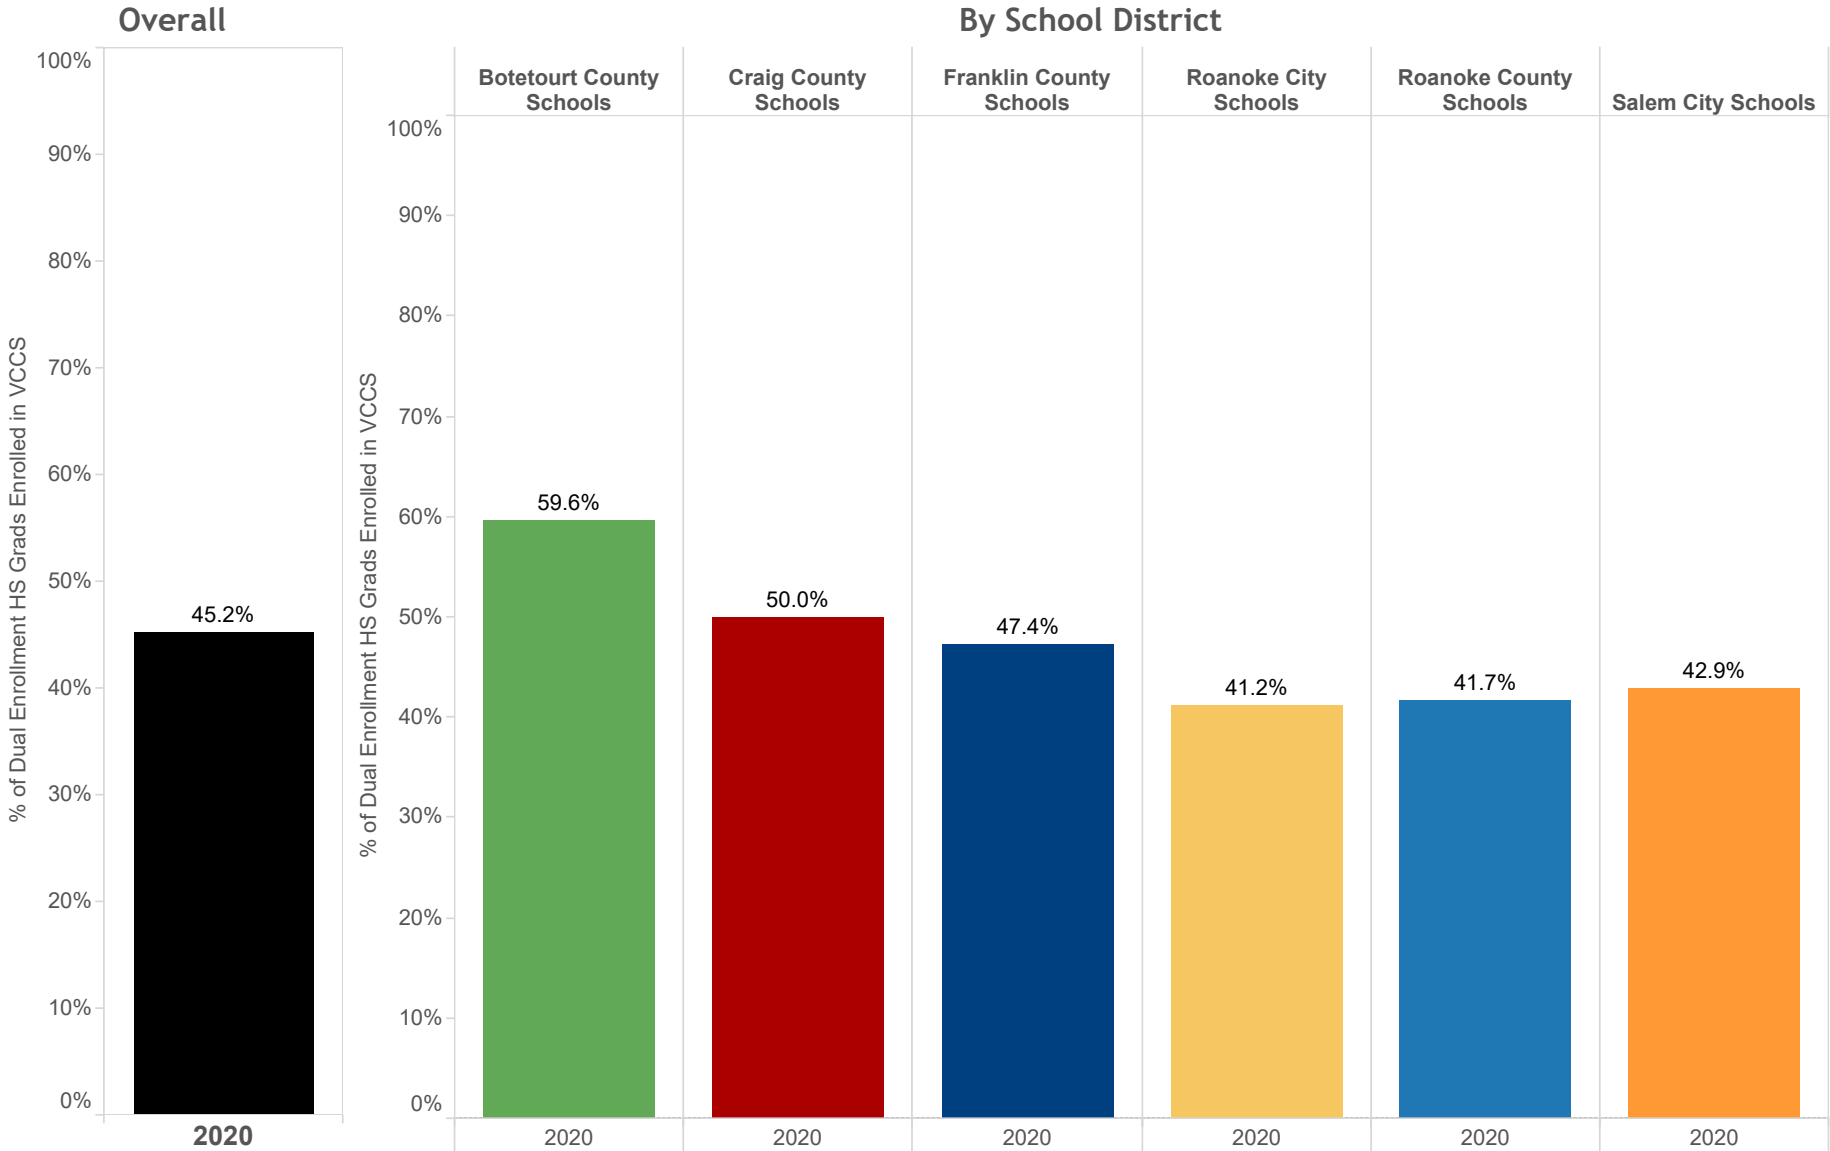

VIRGINIA WESTERN FACT BOOK

Former Dual Enrollment Enrolling at a Virginia Community College

Of the high school graduates from the prior year who took dual enrollment courses through Virginia Western, the percent who enrolled at a Virginia Community College System institution the following fall. Includes graduates from public high schools in the Virginia Western service area: Botetourt County, Craig County, Franklin County, Roanoke City, Roanoke County, Salem City.

Data Source: VCCS College Readiness Reports