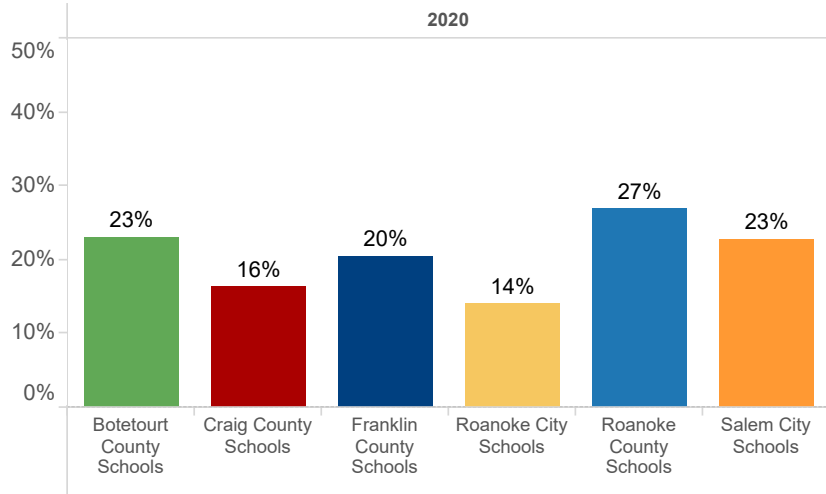

Recent High School Graduates Enrolling at Virginia Western

School Division	2020
Botetourt County Schools	94
Craig County Schools	9
Franklin County Schools	98
Roanoke City Schools	129
Roanoke County Schools	304
Salem City Schools	68
Grand Total	702

% of Recent High School Graduates Enrolling at Virginia Western