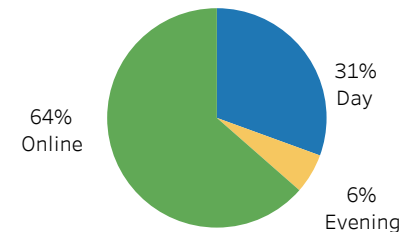

VIRGINIA WESTERN FACT BOOK

2020-21 Course Enrollments by Class Type and Age

Class Enrollments by Class Type and Age

Class Enrollments by Age and Class Type

Age 19 or Younger

Age 20-24

Age 25 and Older

Students are counted in each class in which they are enrolled. Age is as of the beginning of the term.

All sections starting with "D" are classified as Dual/Academy. All sections containing "V" are classified as Online. Other sections, including hybrid, with classroom meeting times of 5:00pm or earlier are classified as Day; sections with classroom meeting times after 5:00pm are classified as Evening.