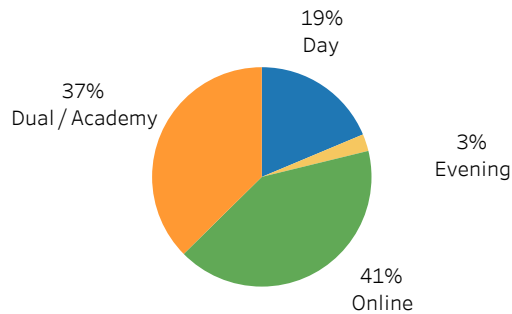

VIRGINIA WESTERN FACT BOOK

2020-21 Course Enrollments by Class Type and Age

Class Enrollments by Class Type and Age

Class Enrollments by Age and Class Type

Age 19 or Younger

Age 20-24

Age 25 and Older

Students are counted in each class in which they are enrolled. Age is as of the beginning of the term.

All sections starting with "D" are classified as Dual/Academy. All sections containing "V" are classified as Online. Other sections, including hybrid, with classroom meeting times of 5:00pm or earlier are classified as Day; sections with classroom meeting times after 5:00pm are classified as Evening.