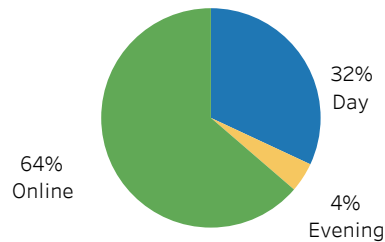

VIRGINIA WESTERN FACT BOOK

2020-21 Course Enrollments by Class Type and Age

Class Enrollments by Class Type and Age

Class Enrollments by Age and Class Type

Age 19 or Younger

Age 20-24

Age 25 and Older

Students are counted in each class in which they are enrolled. Age is as of the beginning of the term.

All sections starting with "D" are classified as Dual/Academy. All sections containing "V" are classified as Online. Other sections, including hybrid, with classroom meeting times of 5:00pm or earlier are classified as Day; sections with classroom meeting times after 5:00pm are classified as Evening.