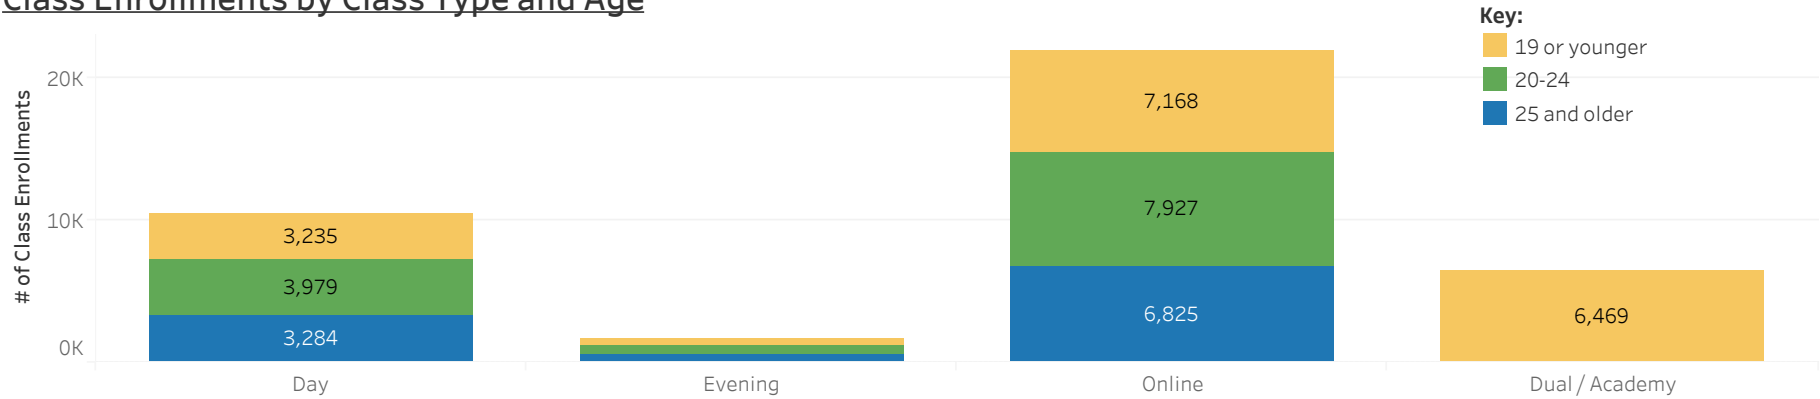

VIRGINIA WESTERN FACT BOOK

2020-21 Course Enrollments by Class Type and Age

Class Enrollments by Class Type and Age

Class Enrollments by Age and Class Type

Age 19 or Younger

Age 20-24

Age 25 and Older

Students are counted in each class in which they are enrolled. Age is as of the beginning of the term.

All sections starting with "D" are classified as Dual/Academy. All sections containing "V" are classified as Online. Other sections, including hybrid, with classroom meeting times of 5:00pm or earlier are classified as Day; sections with classroom meeting times after 5:00pm are classified as Evening.