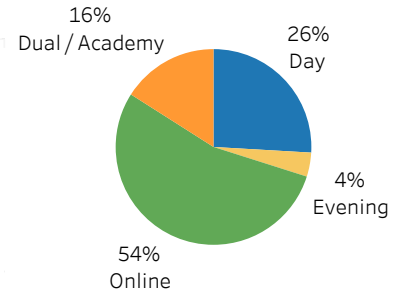

VIRGINIA WESTERN FACT BOOK

2020-21 Course Enrollments by Class Type

Total Enrollments by Class Type

Annual Class Enrollments

Total Enrollments counts a student in EACH class in which that student is enrolled.

Number of Students Enrolled in each Class Type

Number of Students Enrolled in each Class Type counts each student only ONCE for each class type, regardless of the number of classes of that type in which the student enrolled.