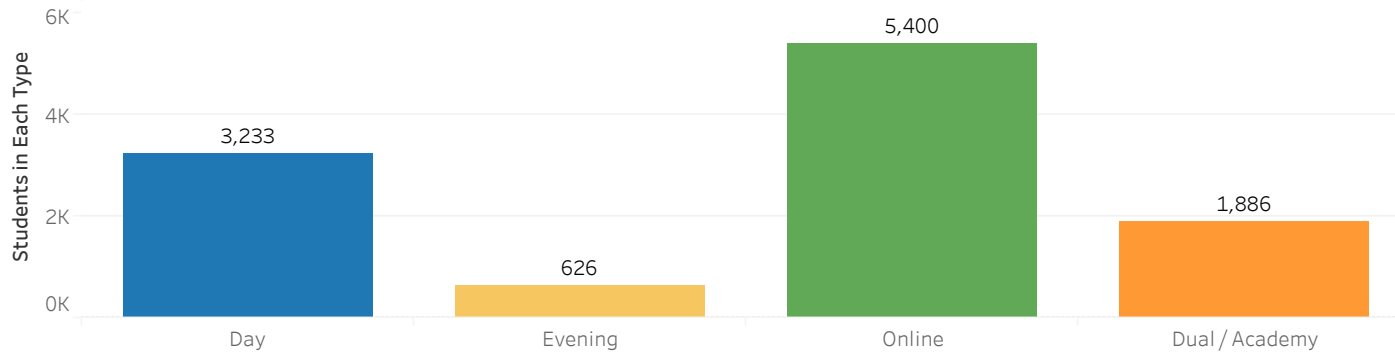

VIRGINIA WESTERN FACT BOOK

2020-21 Course Enrollments by Class Type

Total Enrollments by Class Type

Annual Class Enrollments

Total Enrollments counts a student in EACH class in which that student is enrolled.

Number of Students Enrolled in each Class Type

Number of Students Enrolled in each Class Type counts each student only ONCE for each class type, regardless of the number of classes of that type in which the student enrolled.

All sections starting with "D" are classified as Dual/Academy. All sections containing "V" are classified as Online. Other sections, including hybrid, with classroom meeting times of 5:00pm or earlier are classified as Day; sections with classroom meeting times after 5:00pm are classified as Evening.