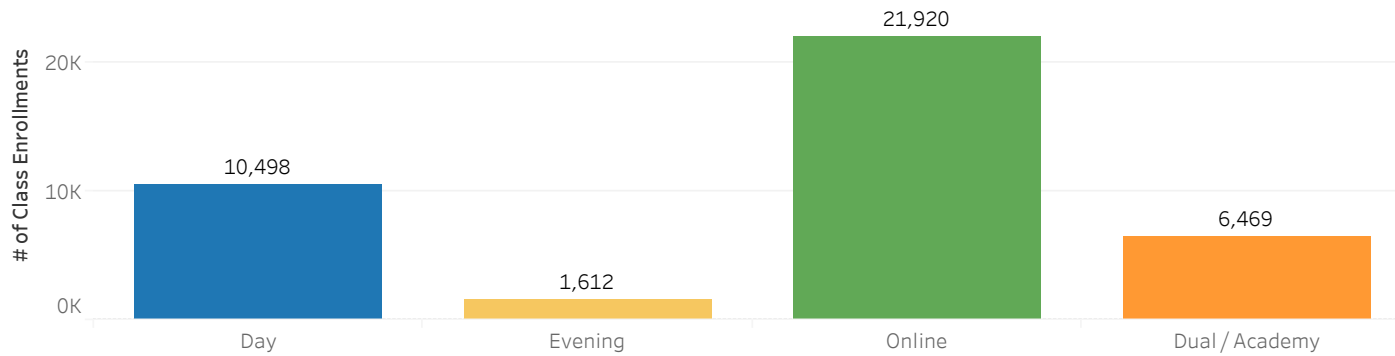

VIRGINIA WESTERN FACT BOOK

2020-21 Course Enrollments by Class Type

Total Enrollments by Class Type

Annual Class Enrollments

Total Enrollments counts a student in EACH class in which that student is enrolled.

Number of Students Enrolled in each Class Type

Number of Students Enrolled in each Class Type counts each student only ONCE for each class type, regardless of the number of classes of that type in which the student enrolled.

All sections starting with "D" are classified as Dual/Academy. All sections containing "V" are classified as Online. Other sections, including hybrid, with classroom meeting times of 5:00pm or earlier are classified as Day; sections with classroom meeting times after 5:00pm are classified as Evening.